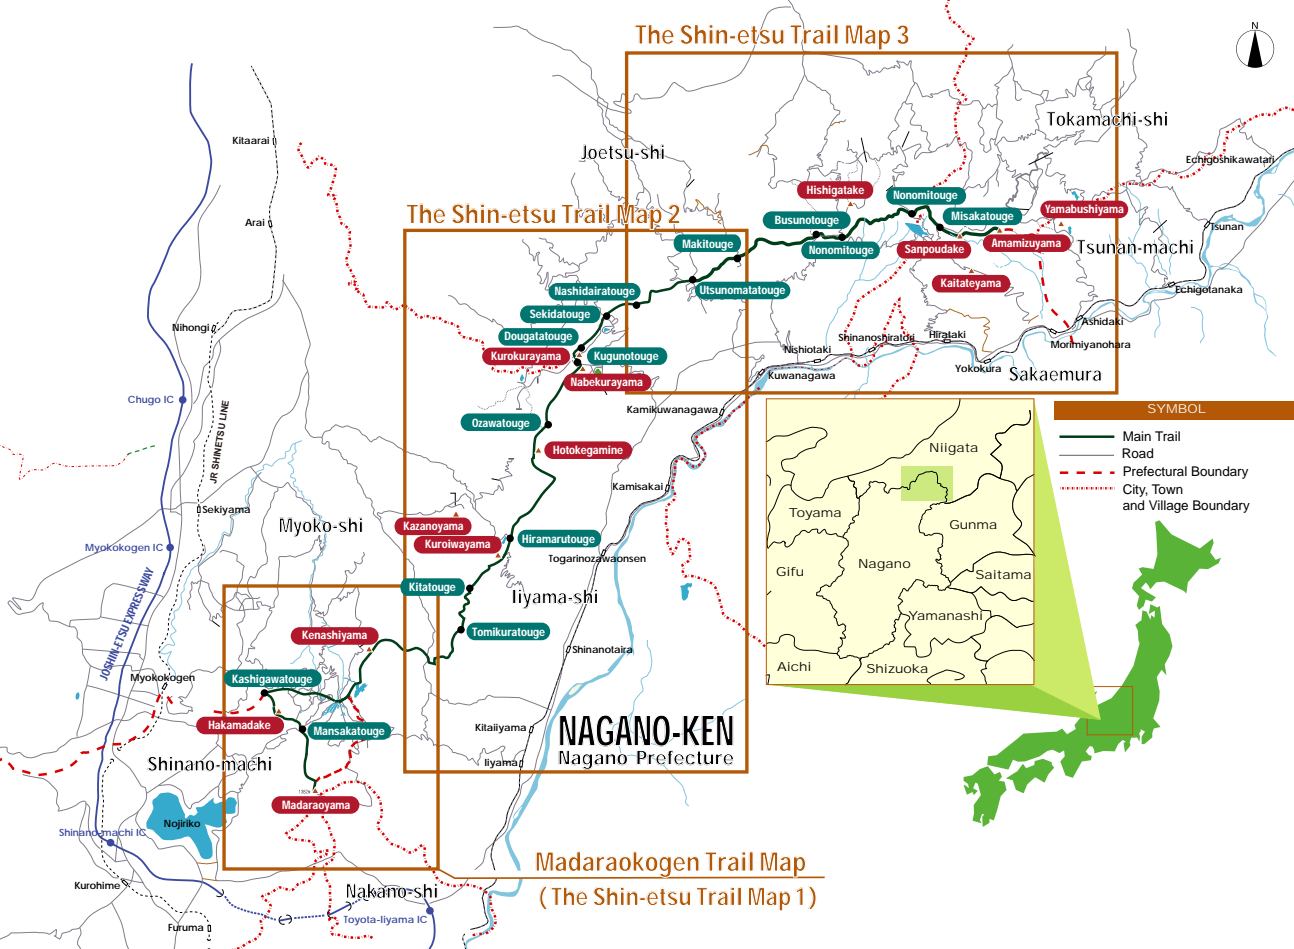

The Shin-etsu Trail Map 3

The Shin-etsu Trail Map 2

NAGANO-KEN
Nagano Prefecture

Madaraokogen Trail Map (The Shin-etsu Trail Map 1)

- SYMBOL**
- Main Trail
 - Road
 - Prefectural Boundary
 - City, Town and Village Boundary